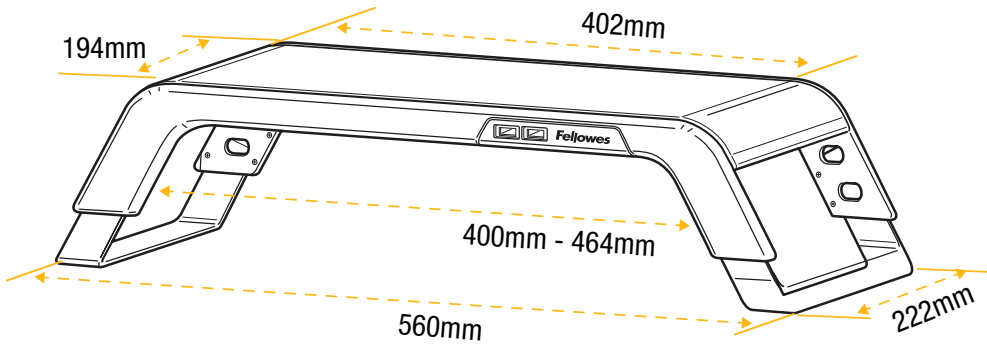

 2 x USB 2.0 (Type A)  
for mouse and keyboard

102mm

127mm

153mm

 2 x Quick Charge USB Ports  
2.1A (Type A)